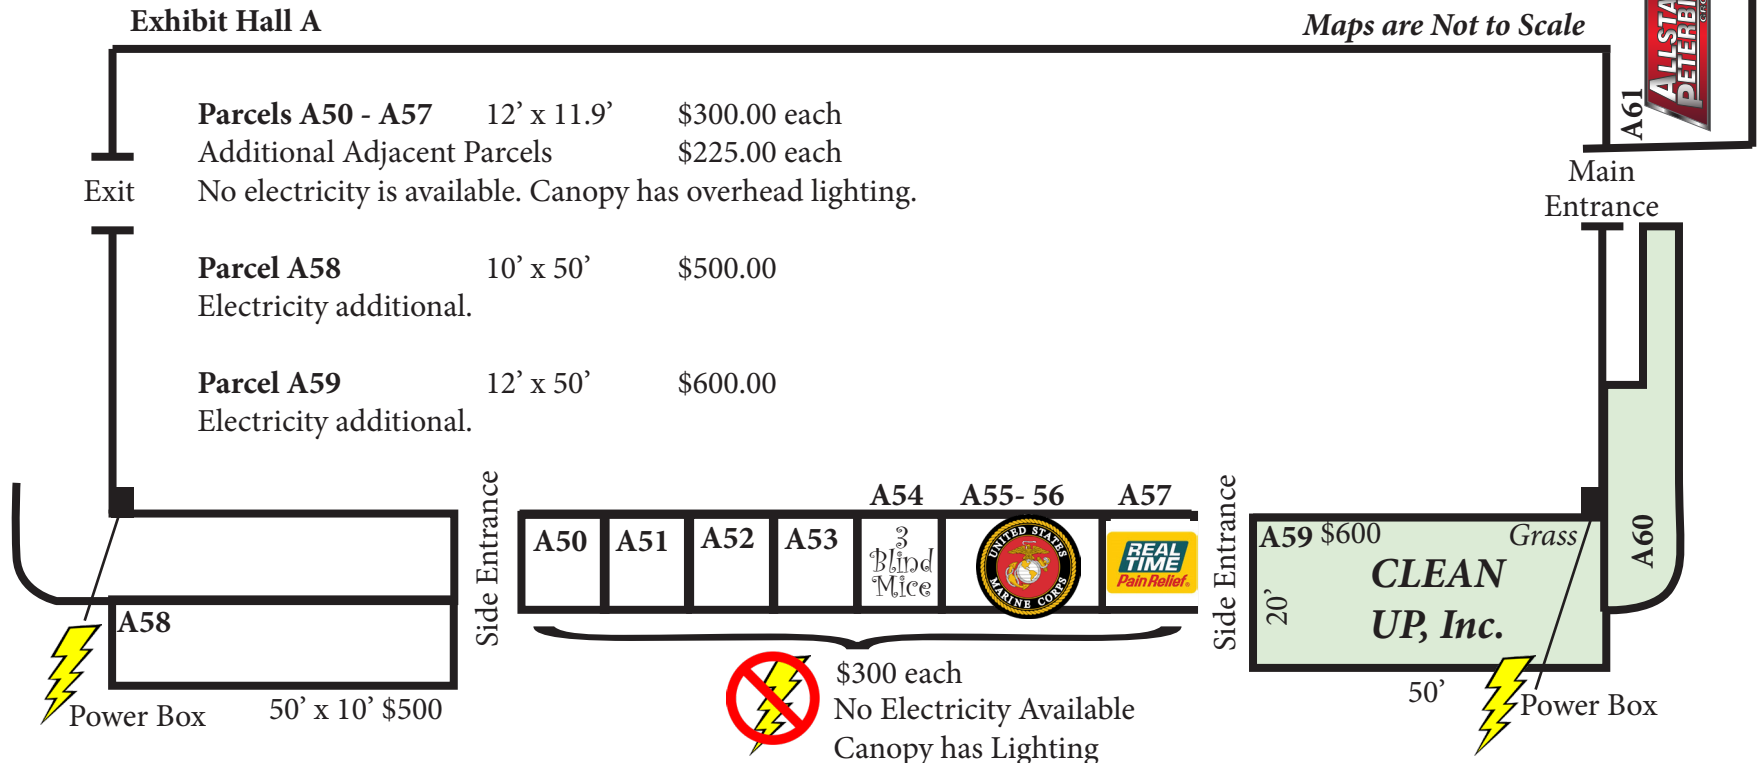

# 2019 Outside Canopied Exhibitor Area - Zone 1

Outside of Exhibit Hall A

Cover Canopy is attached to the outside of Exhibit Hall A. All Canopied Parcels are 12' Deep and 10' High. Canopy provides overhead lighting. Space is separated at the front of each parcel by support poles to the canopy. The perfect covered location for an exhibitor who wants to be outside.

*Canopied Area Possible Site for Chalk Art*