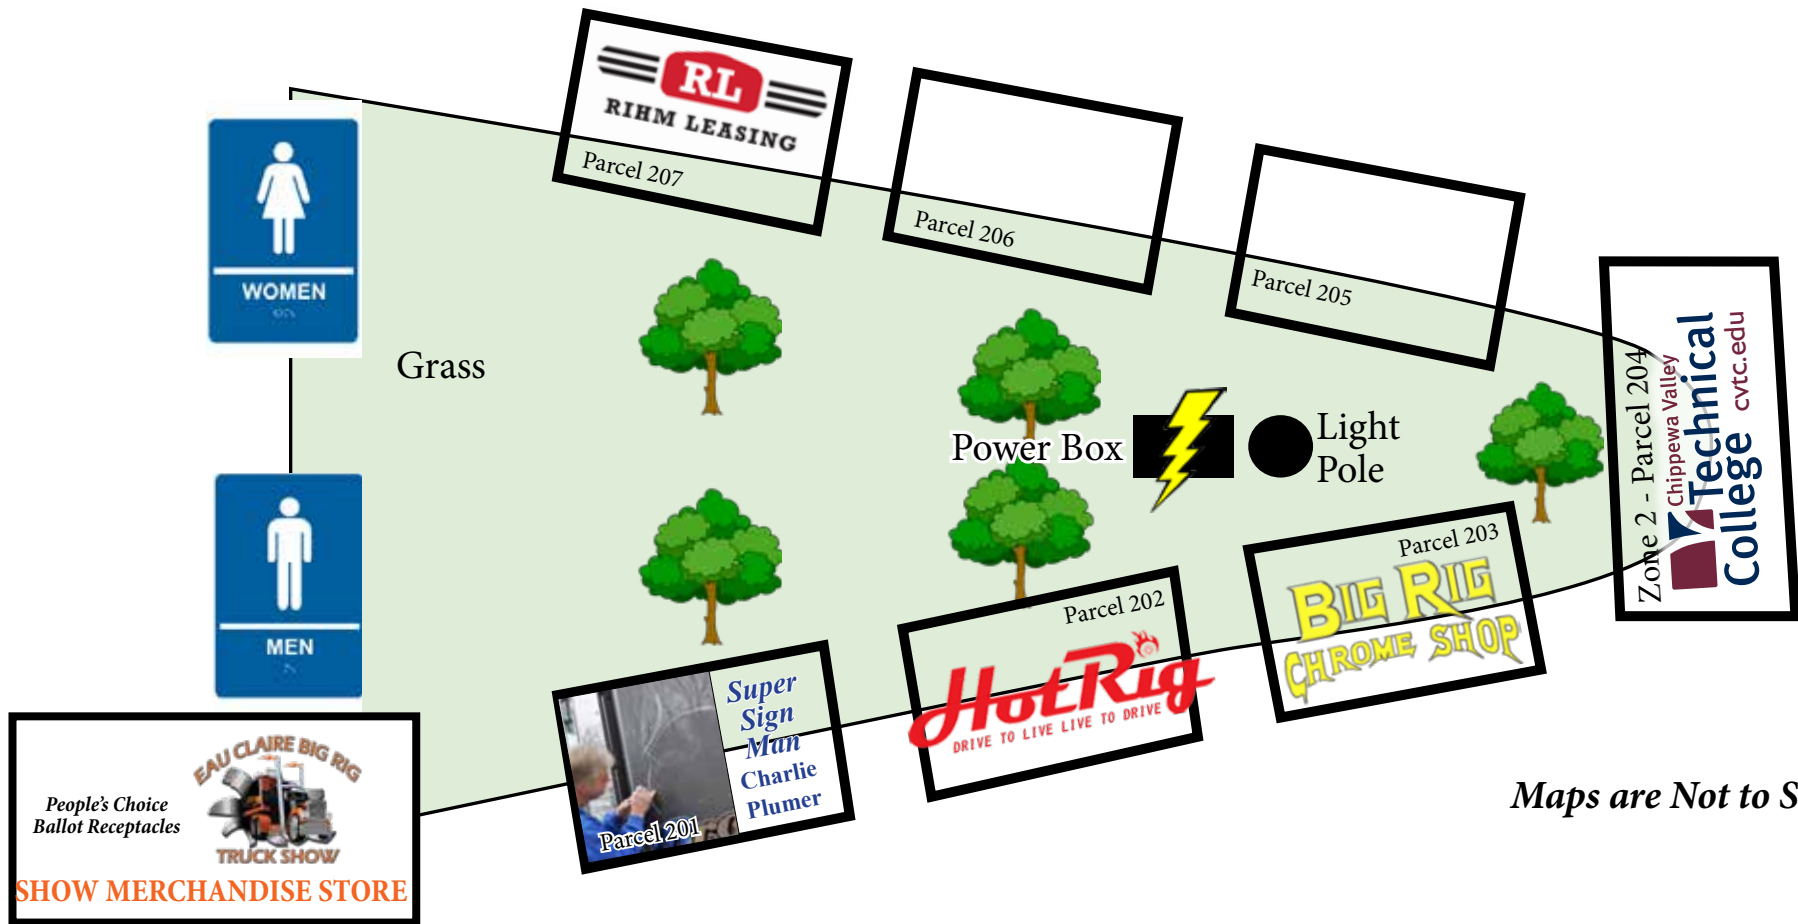

## Possible Movie Night

FREE Movie and FREE Popcorn

By the Gordy's Family Stage.

Bleachers set up or bring a lawn chair  
& the whole family!

Details TBD.

**Parcels 201-3, 205-7** 20' x 30' \$600.00 each  
Electricity additional. Back half of parcel on grass, front half on blacktop.

**Parcel 204** 20' x 40' \$600.00  
Electricity additional. Back half of parcel partially on grass, front half on blacktop.

# 2019 Outside Exhibitor Area Zone 2

Near Permanent Restrooms Between Exhibit Hall A & Leinie's Pavilion