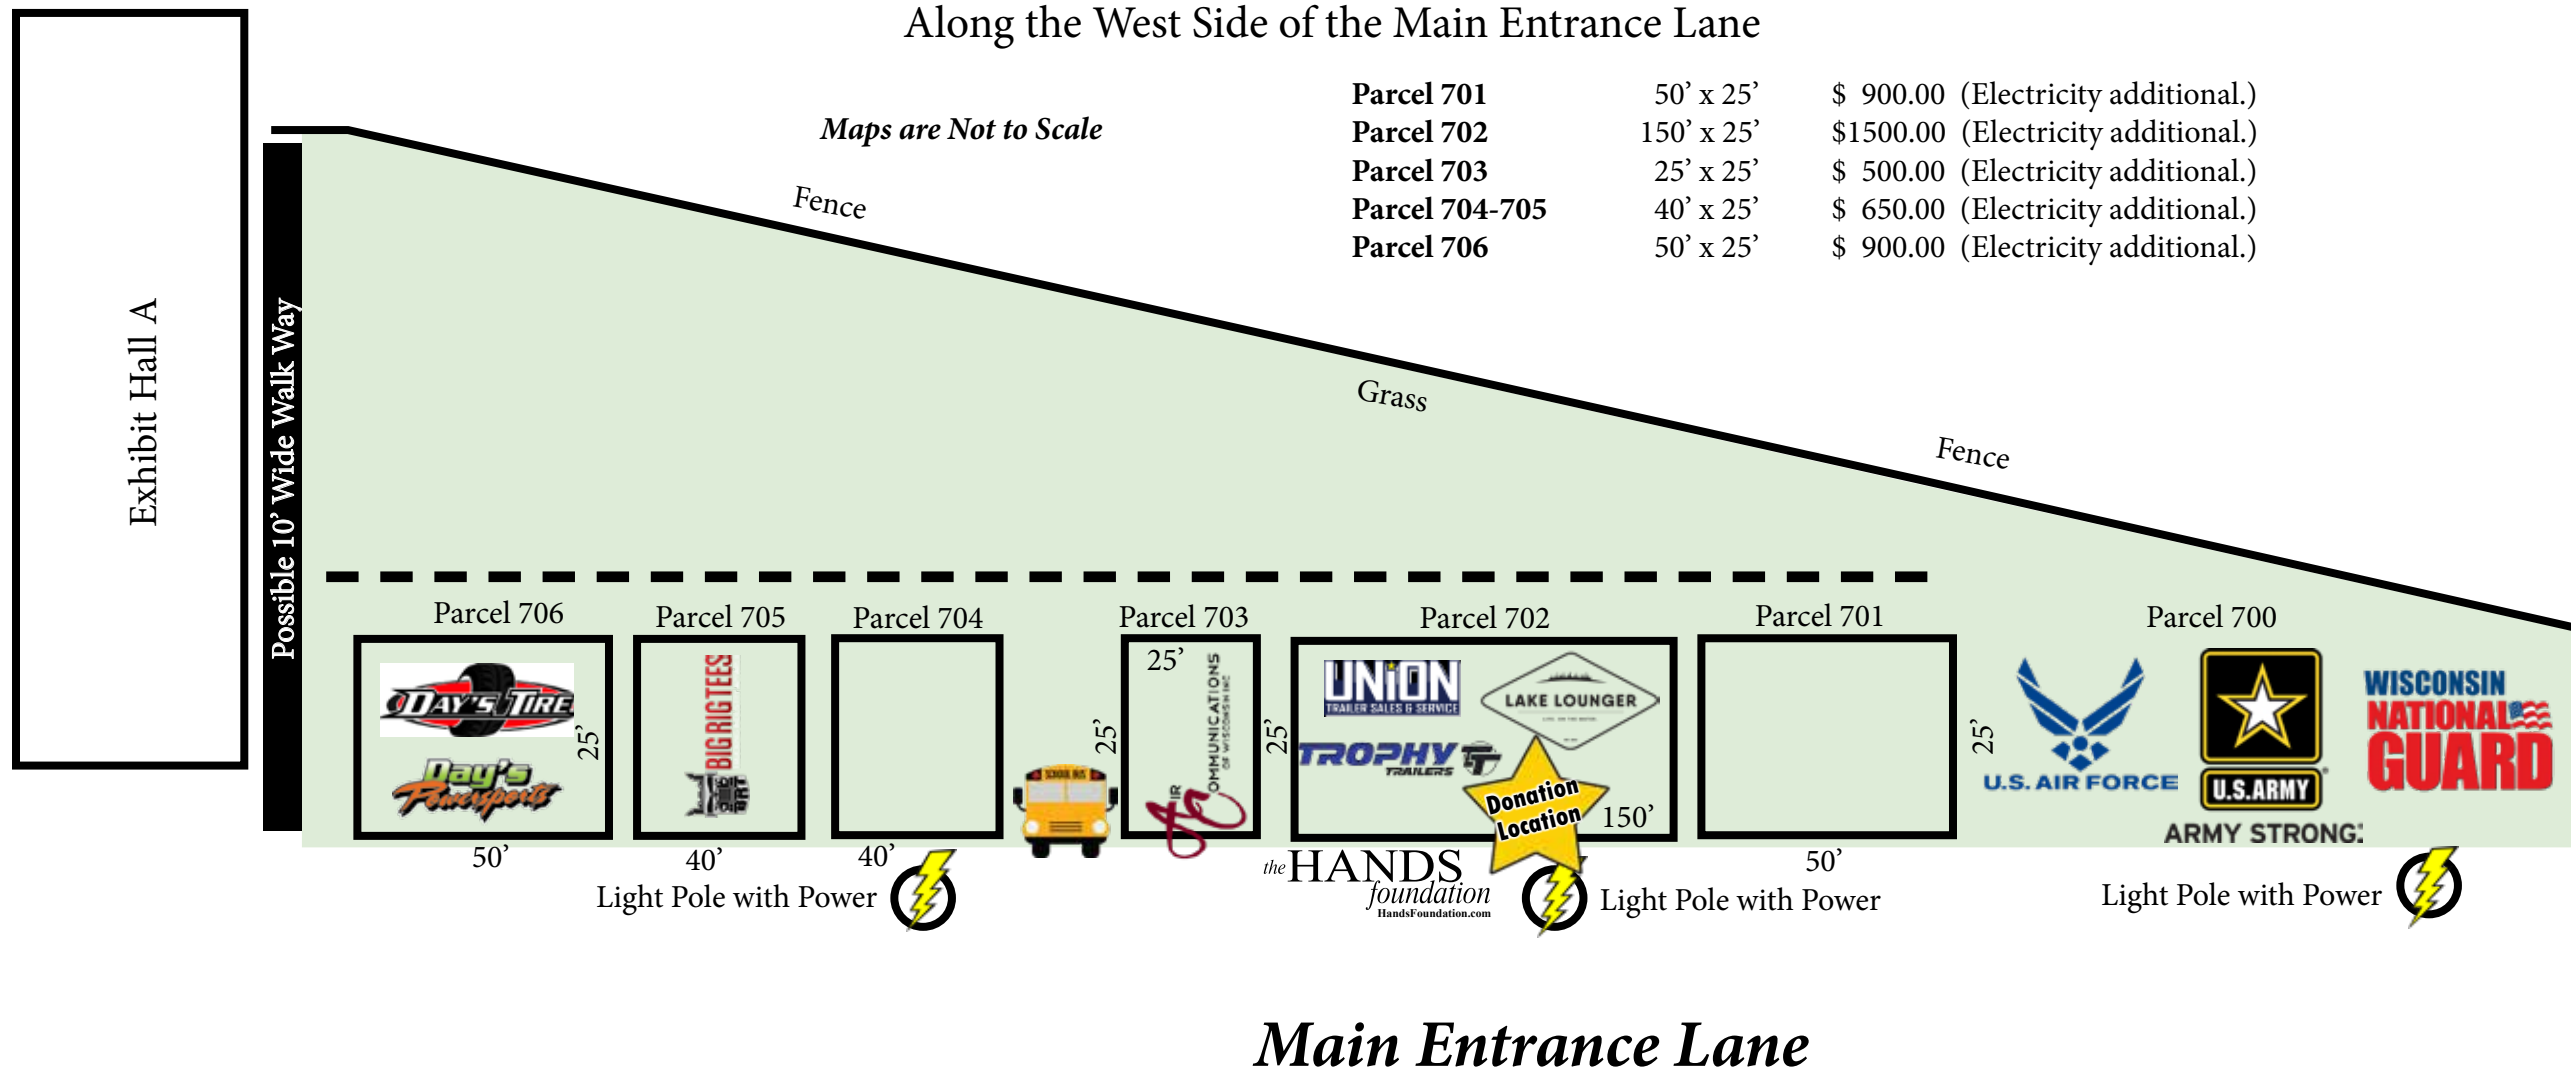

2019 Outside Exhibitor - Zone 7

Along the West Side of the Main Entrance Lane

Maps are Not to Scale

Parcel 701	50' x 25'	\$ 900.00 (Electricity additional.)
Parcel 702	150' x 25'	\$1500.00 (Electricity additional.)
Parcel 703	25' x 25'	\$ 500.00 (Electricity additional.)
Parcel 704-705	40' x 25'	\$ 650.00 (Electricity additional.)
Parcel 706	50' x 25'	\$ 900.00 (Electricity additional.)

Main Entrance Lane